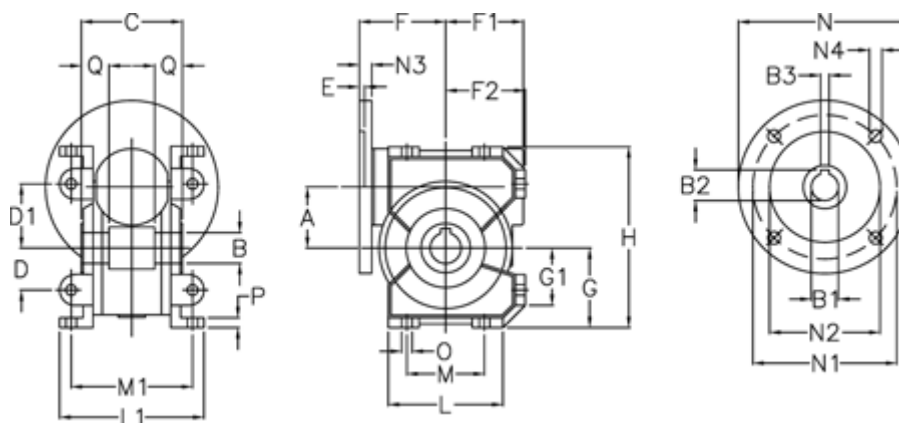

Article number: 3918049024032

Description: Worm gear with st. steel hollow shaft
VF 49 EP-U-24- 80B5

Measures

a	= 49.5	E	= 3.0	L	= 93	N4	= 11.5
B	= 25	F	= 70	L1	= 117.0	O	= 8.5
B1 E7	= 19	F1	= 63	M	= 63	P	= 8
B2	= 21.8	F2	= 64.5	M1	= 98.5	Q	= 22.5
B3 H9	= 6	g	= 64.5	N	= 200		
C	= 82	G1	= 46.5	N1	= 165		
D	= 34	H	= 146.5	N2	= 130		
D1	= 52	H1	= 110.5	N3	= 10.0		